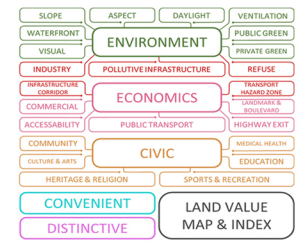

PARTNERING

IN ASSOCIATION WITH CENDES + TENARCHITECTS & PLANNERS

HULHUMALE' THE NEW CAPITAL OF THE MALDIVES	KANGBASHI NEW DISTRICT DINGDI CHINA	SUZHOU IND'L PARK JIANGSU CHINA
HULHUMALE' THE NEW CAPITAL OF THE MALDIVES	KANGBASHI NEW DISTRICT DINGDI CHINA	SUZHOU IND'L PARK JIANGSU CHINA
FENGYI NEW DISTRICT DALI CHINA	BINH DUONG NEW CITY VIETNAM	LAND VALUE INDEX & UI
BERTAM NEW TOWN PENANG MALAYSIA	BINH DUONG NEW CITY VIETNAM	INDUSTRIAL PARK JIANGSU CHINA